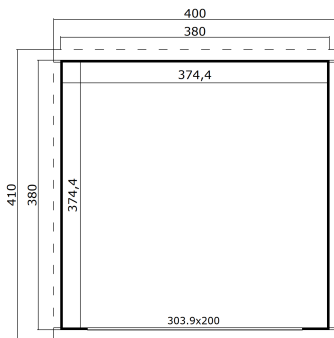

28
mm

2

0

PACKAGING: 1 PALLET(S)

600 x 118 x 54 cm
750 kg

EAN 4743329288907

DIMENSIONS

Floor area	14.02 m ²
Roof dimensions	4.00 x 4.05 m
Cubic volume	≈ 31.56 m ³
Wall height	≈ 2.22 m
Ridge height	≈ 2.28 m
Front overhang	≈ 15 cm

WINDOWS & DOORS

1 x Sliding door (SGAL*)	.0 x .0 cm
--------------------------	------------

*SGAL: Single Glazed Aluminium

ROOF & FLOOR

Roof boards	15.5x90 mm
Roof surface	16.20 m ²
Roof angle	≈ 1 °

* Optional roof covering available